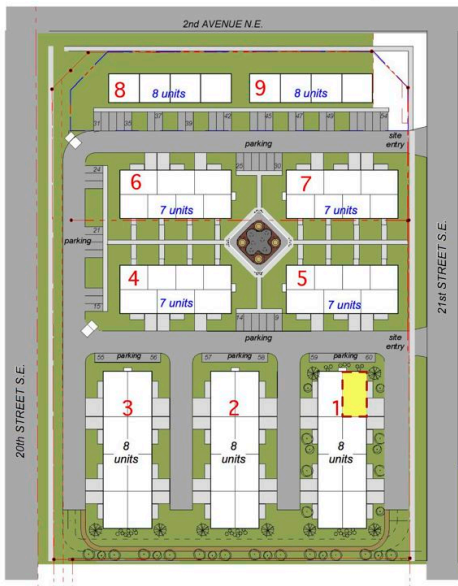

site plan

TRANSEPT
ARCHITECTURE INC.
Ideas Meeting Form

end unit plan

interiors

building 1 view from east

- ◆ 68 units (nine buildings)
- ◆ \$1 million per building
- ◆ 2009 to present

**Sunrise Heights
Seniors Villas**
High River, Alberta