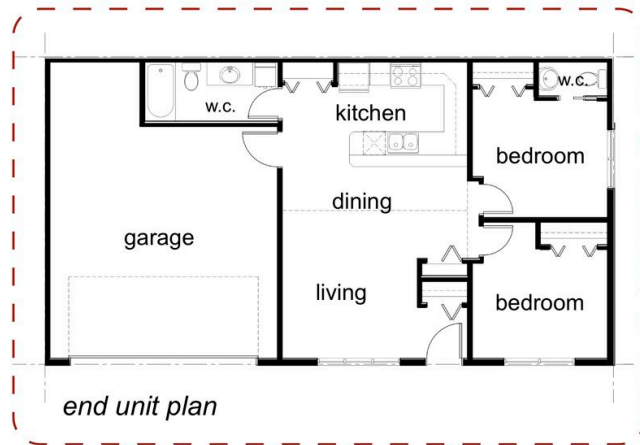

site plan

TRANSEPT
ARCHITECTURE INC.
Ideas Meeting Form

end unit plan

interiors

building 1 view from east

- ◆ 68 units (nine buildings)
- ◆ \$1 million per building
- ◆ 2009 to present

**Sunrise Heights
Seniors Villas**
High River, Alberta